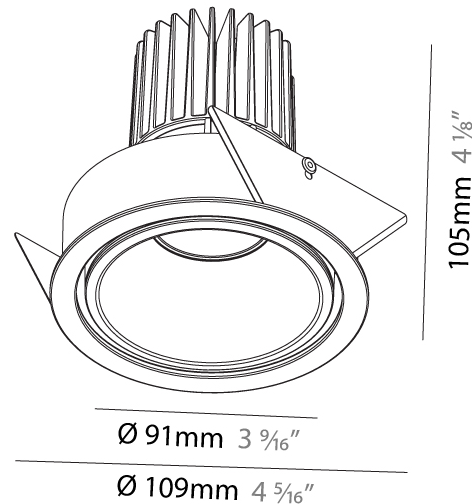

1. To build a product code in our configurator select the specify button on the base model # product page
2. To build a manual product code on this datasheet choose from the options listed below in blue font and add the suffix to the base model #

GENERAL

Series: Invader Standard
Subseries: Invader Adjustable
Partner: Prolicht
Division: Architectural
Installation: Recessed
Product Type: Downlight
Mounting Location: Ceiling
Light Distribution: Adjustable / Downlight

PHYSICAL

Aperture Sizes - Downlights: 2"
Shape: Round
Diameter (mm): 109
Diameter (in): 4 ⁵/₁₆
Height (mm): 105
Height (in): 4 ¹/₈
Min. Recessing Depth (mm): 120
Min. Recessing Depth (in): 4 ³/₄
Weight (kg): 0.421
Weight (lbs): 0.93
Fixture Finish: SSR / BKV / CWI / CRY / HAB / UFT / ITA / RUA / FTG / MYG / LOD / PUS / FRO / FUP / KIA / POP / BLS / SPG / MEY / GOH / CHC / COM / ABZ / JAG / OBR / MOS / ROR
Fixture Material: Aluminum
Cut-out Measurements: 104mm / 4 1/8"

ELECTRICAL

Lamp Type: LED
Input Wattage (W): 16.5
Total Output Wattage (W): 15
Dimming: Dali Dimming
Driver Included: No
Driver Location: Recessed Housing
Input Voltage (V): 120
Constant Current (MA): 350

LED

Number of LEDs: 1
Max. Delivered Lumen (lm): 760
Nominal Lumen (lm): 1140
CRI: >90 CRI
Lamp Life (hrs): 50000

OPTICAL

Reflector: 20 / 40 / 60
Adjustability: Rotational 180°; Tilt 30°

RATINGS AND CERTIFICATIONS

Certified By: CSA Certified to UL and CSA Standards
IP rating: IP20